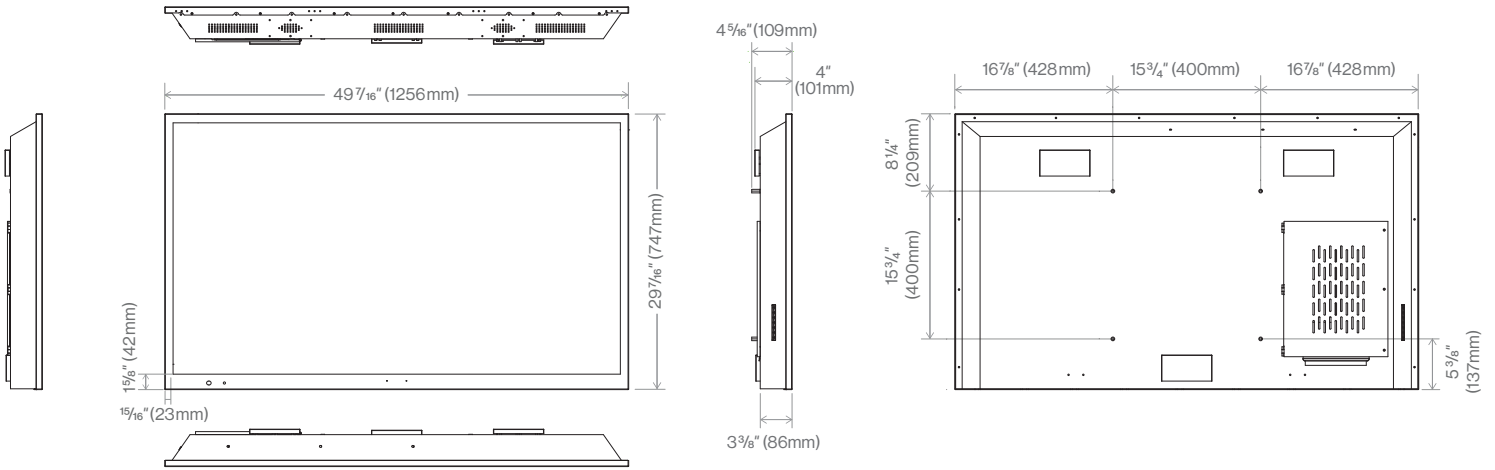

55" Furrion Aurora Sun Smart 4K LED Outdoor TV (FDUN55CSA/FDUN55CSA-CA)

Panel Specifications

Screen Size	55"
Resolution	3840 x 2160
Refresh Rate	60Hz
Contrast Ratio	4000:1
View Angle	178° / 178°
Response Time	6.5ms
Brightness	1500 nits

Smart TV (Powered By WebOS TV)

Apps	Netflix, Amazon Prime Video, YouTube, Hulu, Disney+, HBO Max, Peacock and more

Audio

Audio Output (Watts - THD 10%)	8W x 2
Dolby Digital Decoder	✓
Surround System	✓
Bass/Treble/Balance	✓
Auto Volume Leveler	✓
Sound Mode	4 Modes

Features

Waterproof	IP54-rated
Tempered Glass	✓
Bluetooth	5.0
Smartlink (HDMI CEC)	✓
RS232C Control	✓
Favorite Channel Programming	✓
Auto Tuning/Programming	✓
Closed Caption	✓
Child Lock / V-Chip	✓
Sleep Timer	✓
On/Off Timer	✓
Channel Add/Delete	✓

AV Inputs & Outputs

# of HDMI	3, Version 2.0, includes 1 ARC
# of 3.5mm Earphone Output	1
# of Antenna (RF) Inputs	1
# of Composite AV Inputs	1
# of USB Inputs	2, supports USB to RS232C PL2303 adaptor
# of Optical Output	1

Connectivity

Wi-Fi	802.11a/b/g/n/ac
Ethernet	✓ (RJ45)

Broadcasting System

Standard	NTSC, ATSC

Power

Input Voltage	100-240V AC (50-60Hz)

Cabinet

VESA Compatible	400 x 400mm

Dimensions and Weight

Product Size (W x H x D)	49 7/16 x 29 7/16 x 4 5/16" (1256 x 747 x 109mm)
Packaging Dimensions (L x W x H)	55 5/8 x 7 1/16 x 34 1/4" (1413 x 180 x 870mm)
Net Weight	86.9 lbs / 39.4 kg
Gross Weight	99.2 lbs / 45.0 kg