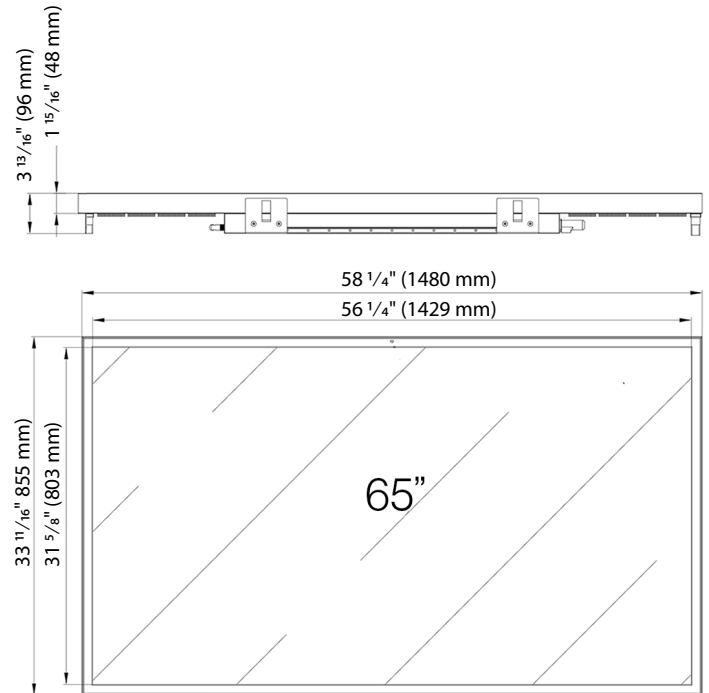

Aurora 65" Full-Sun Pro Series 4K UHD LED Outdoor Smart TV for Commercial & Residential Spaces

Product Specifications

Screen Size	65"
Resolution	3840 x 2160
Refresh Rate	60Hz
Contrast Ratio	1200:1
View Angle	178°/178°
Response Time	6.5ms
Brightness	2500 nits
Auto Brightness	Yes
Screen Type	a-Si TFT-LCD, TN
Screen Brand	BOE
Screen Level	Industrial Grade, Grade - A
Backlight Rated Hours	40,000hrs
Color Depth	1.07 Billion
Aspect Ratio	16:9
Optical Bonding	OCR type bonding technology

Power

Input Voltage	100-240V AC (50Hz-60Hz)
---------------	-------------------------

Cabinet

VESA Compatible	600 mm x 400 mm
Screen Finish	Ultra Slim Body Design
Frame Material	Aluminum
Case Material	Aluminum+Galvanized Metal Plate
Water proof Rating	IP66
Media Bay Dimensions	12 1/8" x 11 1/8" (307 mm x 282 mm)

Product Dimensions & Weights

Product Size (W x H x D)	58 1/4" x 33 11/16" x 3 13/16" (1480 mm x 855 mm x 96 mm)
Net Weight	109 lb./50 kg

Packaging Dimensions & Weights

Packaging Dimensions (L x W x H)	63 7/16" x 7 7/8" x 38 13/16" (1610 mm x 200 mm x 986 mm)
Gross Weight	121 lb./60 kg