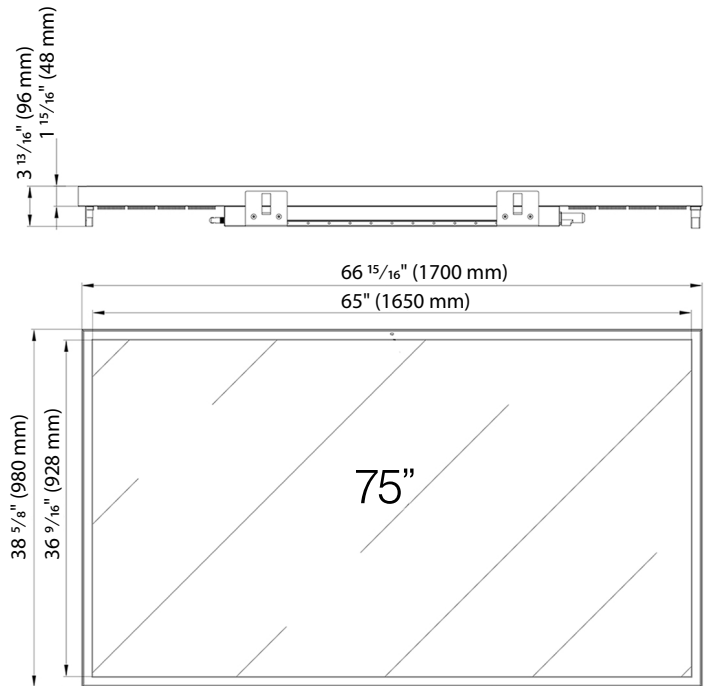

Aurora 75" Full-Sun Pro Series 4K UHD LED Outdoor Smart TV for Commercial & Residential Spaces

Product Specifications

Screen Size	75"
Resolution	3840 x 2160
Refresh Rate	60Hz
Contrast Ratio	1200:1
View Angle	178°/178°
Response Time	6.5ms
Brightness	2500 nits
Auto Brightness	Yes
Screen Type	a-Si TFT-LCD, TN
Screen Brand	BOE
Screen Level	Industrial Grade, Grade - A
Backlight Rated Hours	40,000hrs
Color Depth	1.07 Billion
Aspect Ratio	16:9
Optical Bonding	OCR type bonding technology

Power

Input Voltage	100-240V AC (50Hz-60Hz)
---------------	-------------------------

Cabinet

VESA Compatible	600 mm x 400 mm
Screen Finish	Ultra Slim Body Design
Frame Material	Aluminum
Case Material	Aluminum+Galvanized Metal Plate
Water proof Rating	IP66
Media Bay Dimensions	12 1/8" x 11 1/8" (307 mm x 282 mm)

Product Dimensions & Weights

Product Size (W x H x D)	66 15/16" x 38 5/8" x 3 13/16" (1700 mm x 980 mm x 96 mm)
Net Weight	143 lb./65 kg

Packaging Dimensions & Weights

Packaging Dimensions (L x W x H)	72 1/16" x 7 7/8" x 43 3/4" (1830 mm x 200 mm x 1110 mm)
Gross Weight	176 lb./80 kg