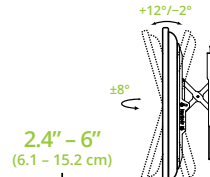

OUTDOOR TILT & EXTEND MOUNT

TE300SG

SPECIFICATIONS:

DIMENSIONS: