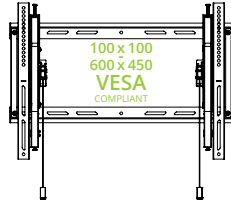

OUTDOOR TILT & EXTEND MOUNT

TE300SG

SPECIFICATIONS:

DIMENSIONS: