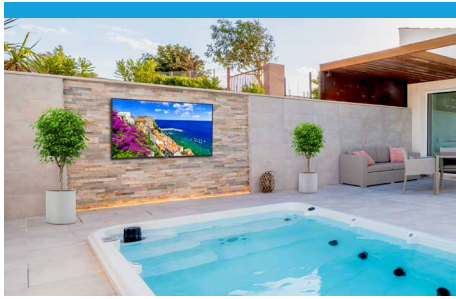

# 55" & 65" Neptune™ Full Sun Outdoor Smart TVs

The Neptune™ Full Sun Outdoor Smart TV is an all-season solution for outdoor entertainment and living. This outdoor TV is all weather rated, maintenance-free and has an operating temperature range of -22°F to 122°F (-30°C to 50°C). With 4K resolution and an IPS panel, Neptune meets the full UHD specifications, providing exceptional color and video quality from any viewing angle. The Neptune Full Sun Outdoor Smart TV brings everyone's favorite content and apps outdoors, creating a feature rich outdoor oasis. Whether you want an outdoor TV to enjoy poolside or on your backyard patio, quality outdoor entertainment is now a reality with Neptune.