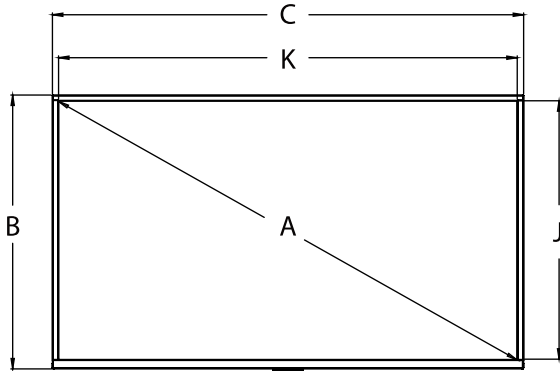

**Mechanical**

SIZE (W x H x D)	55" Model: 49.09" x 28.54" x 3.11" (1247 x 725 x 79mm) 65" Model: 57.59" x 33.31" x 3.11" (1463 x 846 x 79mm)
WEIGHT	55" Model: 37.5lb (17.01kg) 65" Model: 50.7lb (22.99kg)
VESA MOUNT	55" Model: 300 x 200mm 65" Model: 300 x 200mm
COLOR	Black

**Environmental**

STORAGE AND OPERATING TEMPERATURE	-22°F to 122°F (-30°C to 50°C)
IP RATING	IP54
SAFETY/EMC	FCC Class B, cULus, NOM

**Package Specifications**

	PACKAGE SIZE (W x H x D)	PACKAGE SHIP WEIGHT	PACKAGE UPC CODE	PACKAGE CONTENTS	UNITS IN PACKAGE
<b>55" Model:</b>	53.97" x 33.30" x 8.97" (1371 x 846 x 228mm)	59.5lb (26.99kg)	735029354505	Display, Outdoor Rated Smart TV Remote, Magic Remote™, Manual, Outdoor Tilting TV Wall Mount, IR Emitter, Adhesive Cable Tie Holder (x3), Technical Support Insert, Warranty Insert	1
<b>65" Model:</b>	62.51" x 38.46" x 8.97" (1588 x 977 x 228mm)	78lb (35.38kg)	735029354598		

**FRONT VIEW**

**SIDE VIEW**

**BACK VIEW**

All dimensions = inch (mm)

Display Size	Dimension "A"	Dimension "B"	Dimension "C"	Dimension "D"	Dimension "E"	Dimension "F"	Dimension "G"	Dimension "H"	Dimension "I"	Dimension "J"	Dimension "K"
<b>55" Model:</b>	54.64" (1388mm)	28.54" (725mm)	49.09" (1247mm)	1.61" (41mm)	3.11" (79mm)	11.81" (300mm)	18.65" (474mm)	7.87" (200mm)	4.61" (117mm)	26.85" (682mm)	47.69" (1211mm)
<b>65" Model:</b>	64.53" (1639mm)	33.31" (846mm)	57.59" (1463mm)	1.61" (41mm)	3.11" (79mm)	11.81" (300mm)	22.89" (582mm)	7.87" (200mm)	5.42" (138mm)	31.62" (803mm)	56.24" (1428mm)