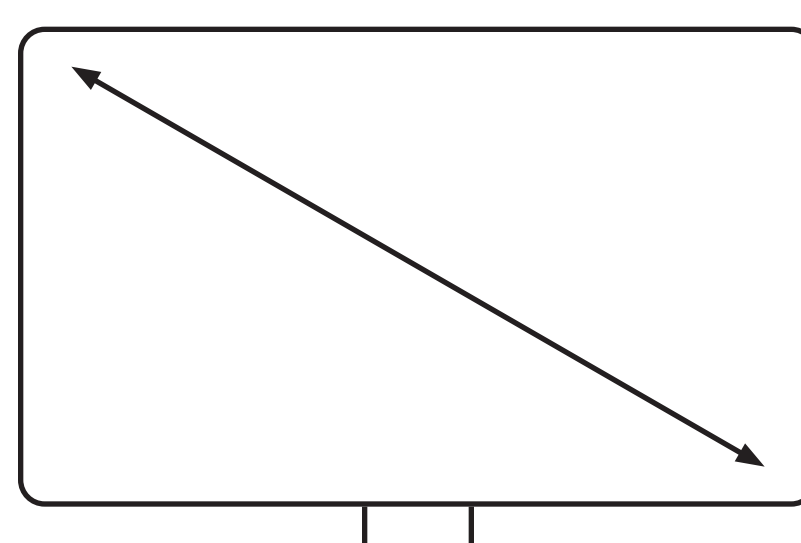

ZZTVC8022

OUTDOOR FLIP DOWN CEILING TV MOUNT

Its an innovative TV mount designed to enhance your viewing experience. With a flip-down mount feature, it provides a seamless and space-saving solution with a robust weight capacity and compatibility with a variety of television models. The height-adjustable feature allows you to customize the viewing height, catering to your specific preferences and ensuring an ergonomic setup.

The folding design, coupled with a secure folding lock system, not only facilitates easy installation but also enables you to fold the TV mount when not in use, optimizing space in your living area to both indoor and outdoor settings. Its modern aesthetic is characterized by a sleek black design complemented by a silver finish, adding a touch of elegance to your entertainment setup. Equip your upscale home or contemporary workspace with the most straightforward, drill-free column TV mounting solution on the market.

FEATURES & SPECIFICATIONS:

- Weatherproof Aluminum Alloy
- Free-Tilting & Swiveling Design
- Easy Folding Lock System
- Flexible Sliding Rails
- Height Adjustable
- Space-Saving
- Profile: 3.3" from Ceiling
- Fit Screen Size: 17" - 37"
- Weight Capacity: 44lbs (20kg)
- Extension: Up to 5.125" from Ceiling
- Swivel Range: +45° ~ -45°
- Tilt Range: 0° ~ -90°
- VESA Compatible: 75x75, 100x100, 200x100, 200x200mm

Weight Capacity:
Up to 44lbs / 20kg

TV Diagonal:
17" to 37"

VESA Supported:
75x75 to 200x200

PRODUCT SPECIFICATIONS:

Dimensions (WxHxD)	Product Weight	Load Capacity	Surface Finish	Color
15.75" x 6.49" x 8.66" (400 x 165 x 220mm)	3.79lbs (1.72kg)	44lbs (20kg)	Powder Coating	Fine Texture Black & Metallic Grey