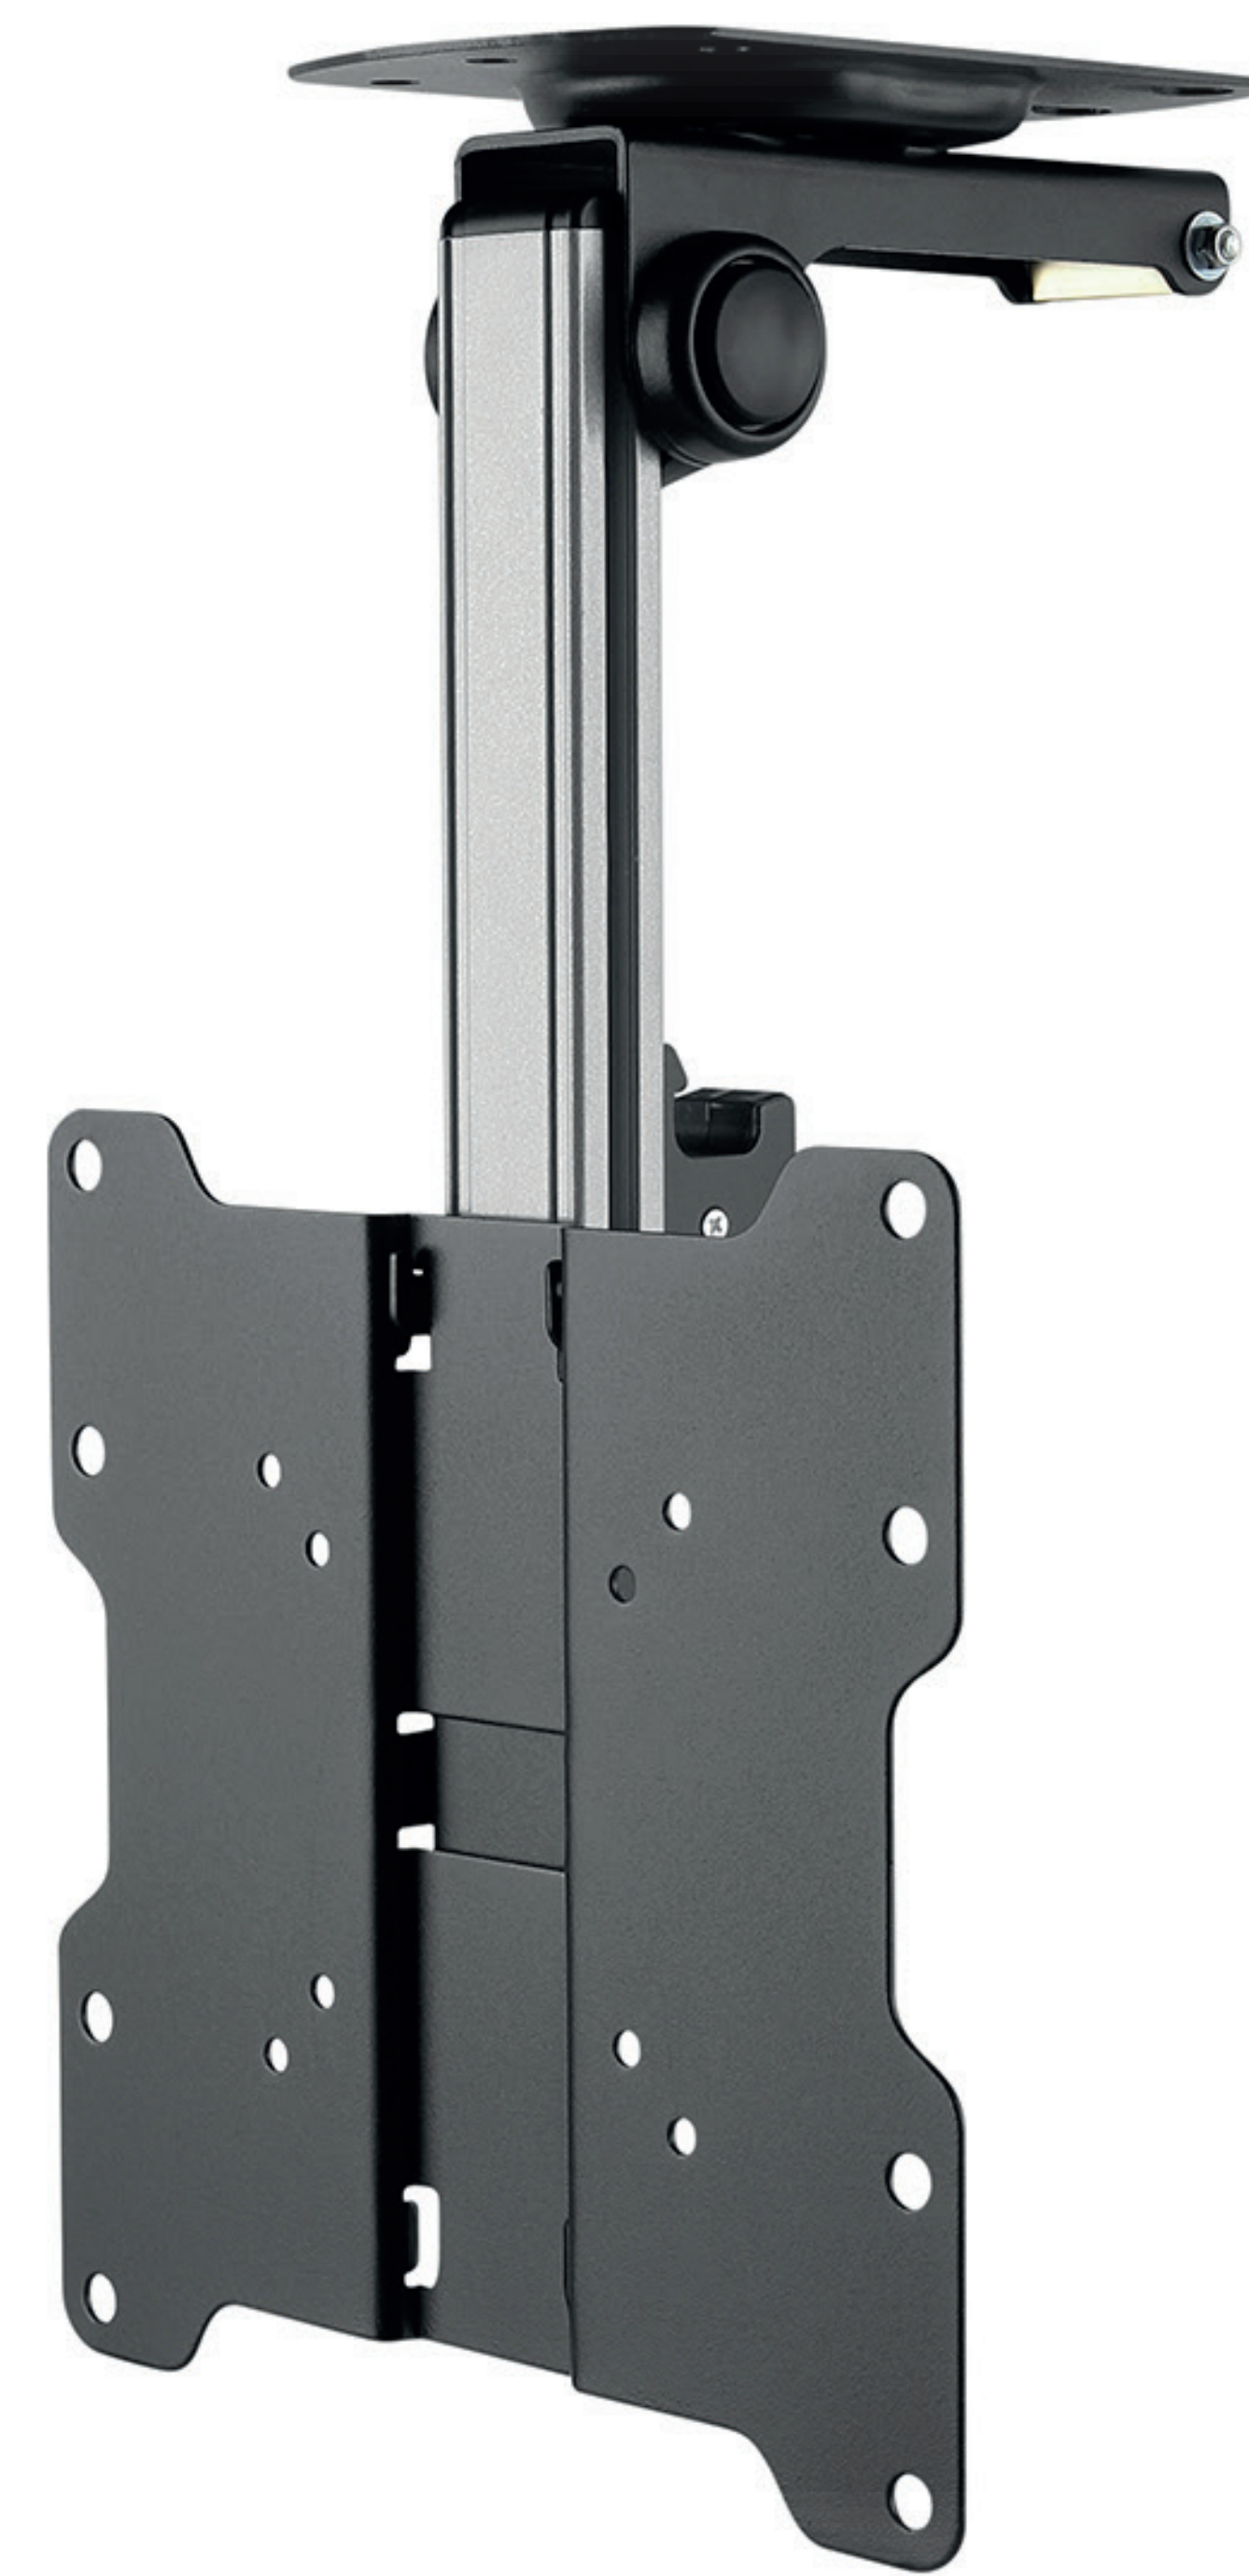

ZZTVC8022

OUTDOOR FLIP DOWN CEILING TV MOUNT

Its an innovative TV mount designed to enhance your viewing experience. With a flip-down mount feature, it provides a seamless and space-saving solution with a robust weight capacity and compatibility with a variety of television models. The height-adjustable feature allows you to customize the viewing height, catering to your specific preferences and ensuring an ergonomic setup.

The folding design, coupled with a secure folding lock system, not only facilitates easy installation but also enables you to fold the TV mount when not in use, optimizing space in your living area to both indoor and outdoor settings. Its modern aesthetic is characterized by a sleek black design complemented by a silver finish, adding a touch of elegance to your entertainment setup. Equip your upscale home or contemporary workspace with the most straightforward, drill-free column TV mounting solution on the market.

FEATURES & SPECIFICATIONS:

- Weatherproof Aluminum Alloy
- Free-Tilting & Swiveling Design
- Easy Folding Lock System
- Flexible Sliding Rails
- Height Adjustable
- Space-Saving
- Profile: 3.3" from Ceiling
- Fit Screen Size: 17" - 37"
- Weight Capacity: 44lbs (20kg)
- Extension: Up to 5.125" from Ceiling
- Swivel Range: +45° ~ -45°
- Tilt Range: 0° ~ -90°
- VESA Compatible: 75x75, 100x100, 200x100, 200x200mm

Weight Capacity:
Up to 44lbs / 20kg

TV Diagonal:
17" to 37"

VESA Supported:
75x75 to 200x200

PRODUCT SPECIFICATIONS:

Dimensions (WxHxD)	Product Weight	Load Capacity	Surface Finish	Color
15.75" x 6.49" x 8.66" (400 x 165 x 220mm)	3.79lbs (1.72kg)	44lbs (20kg)	Powder Coating	Fine Texture Black & Metallic Grey