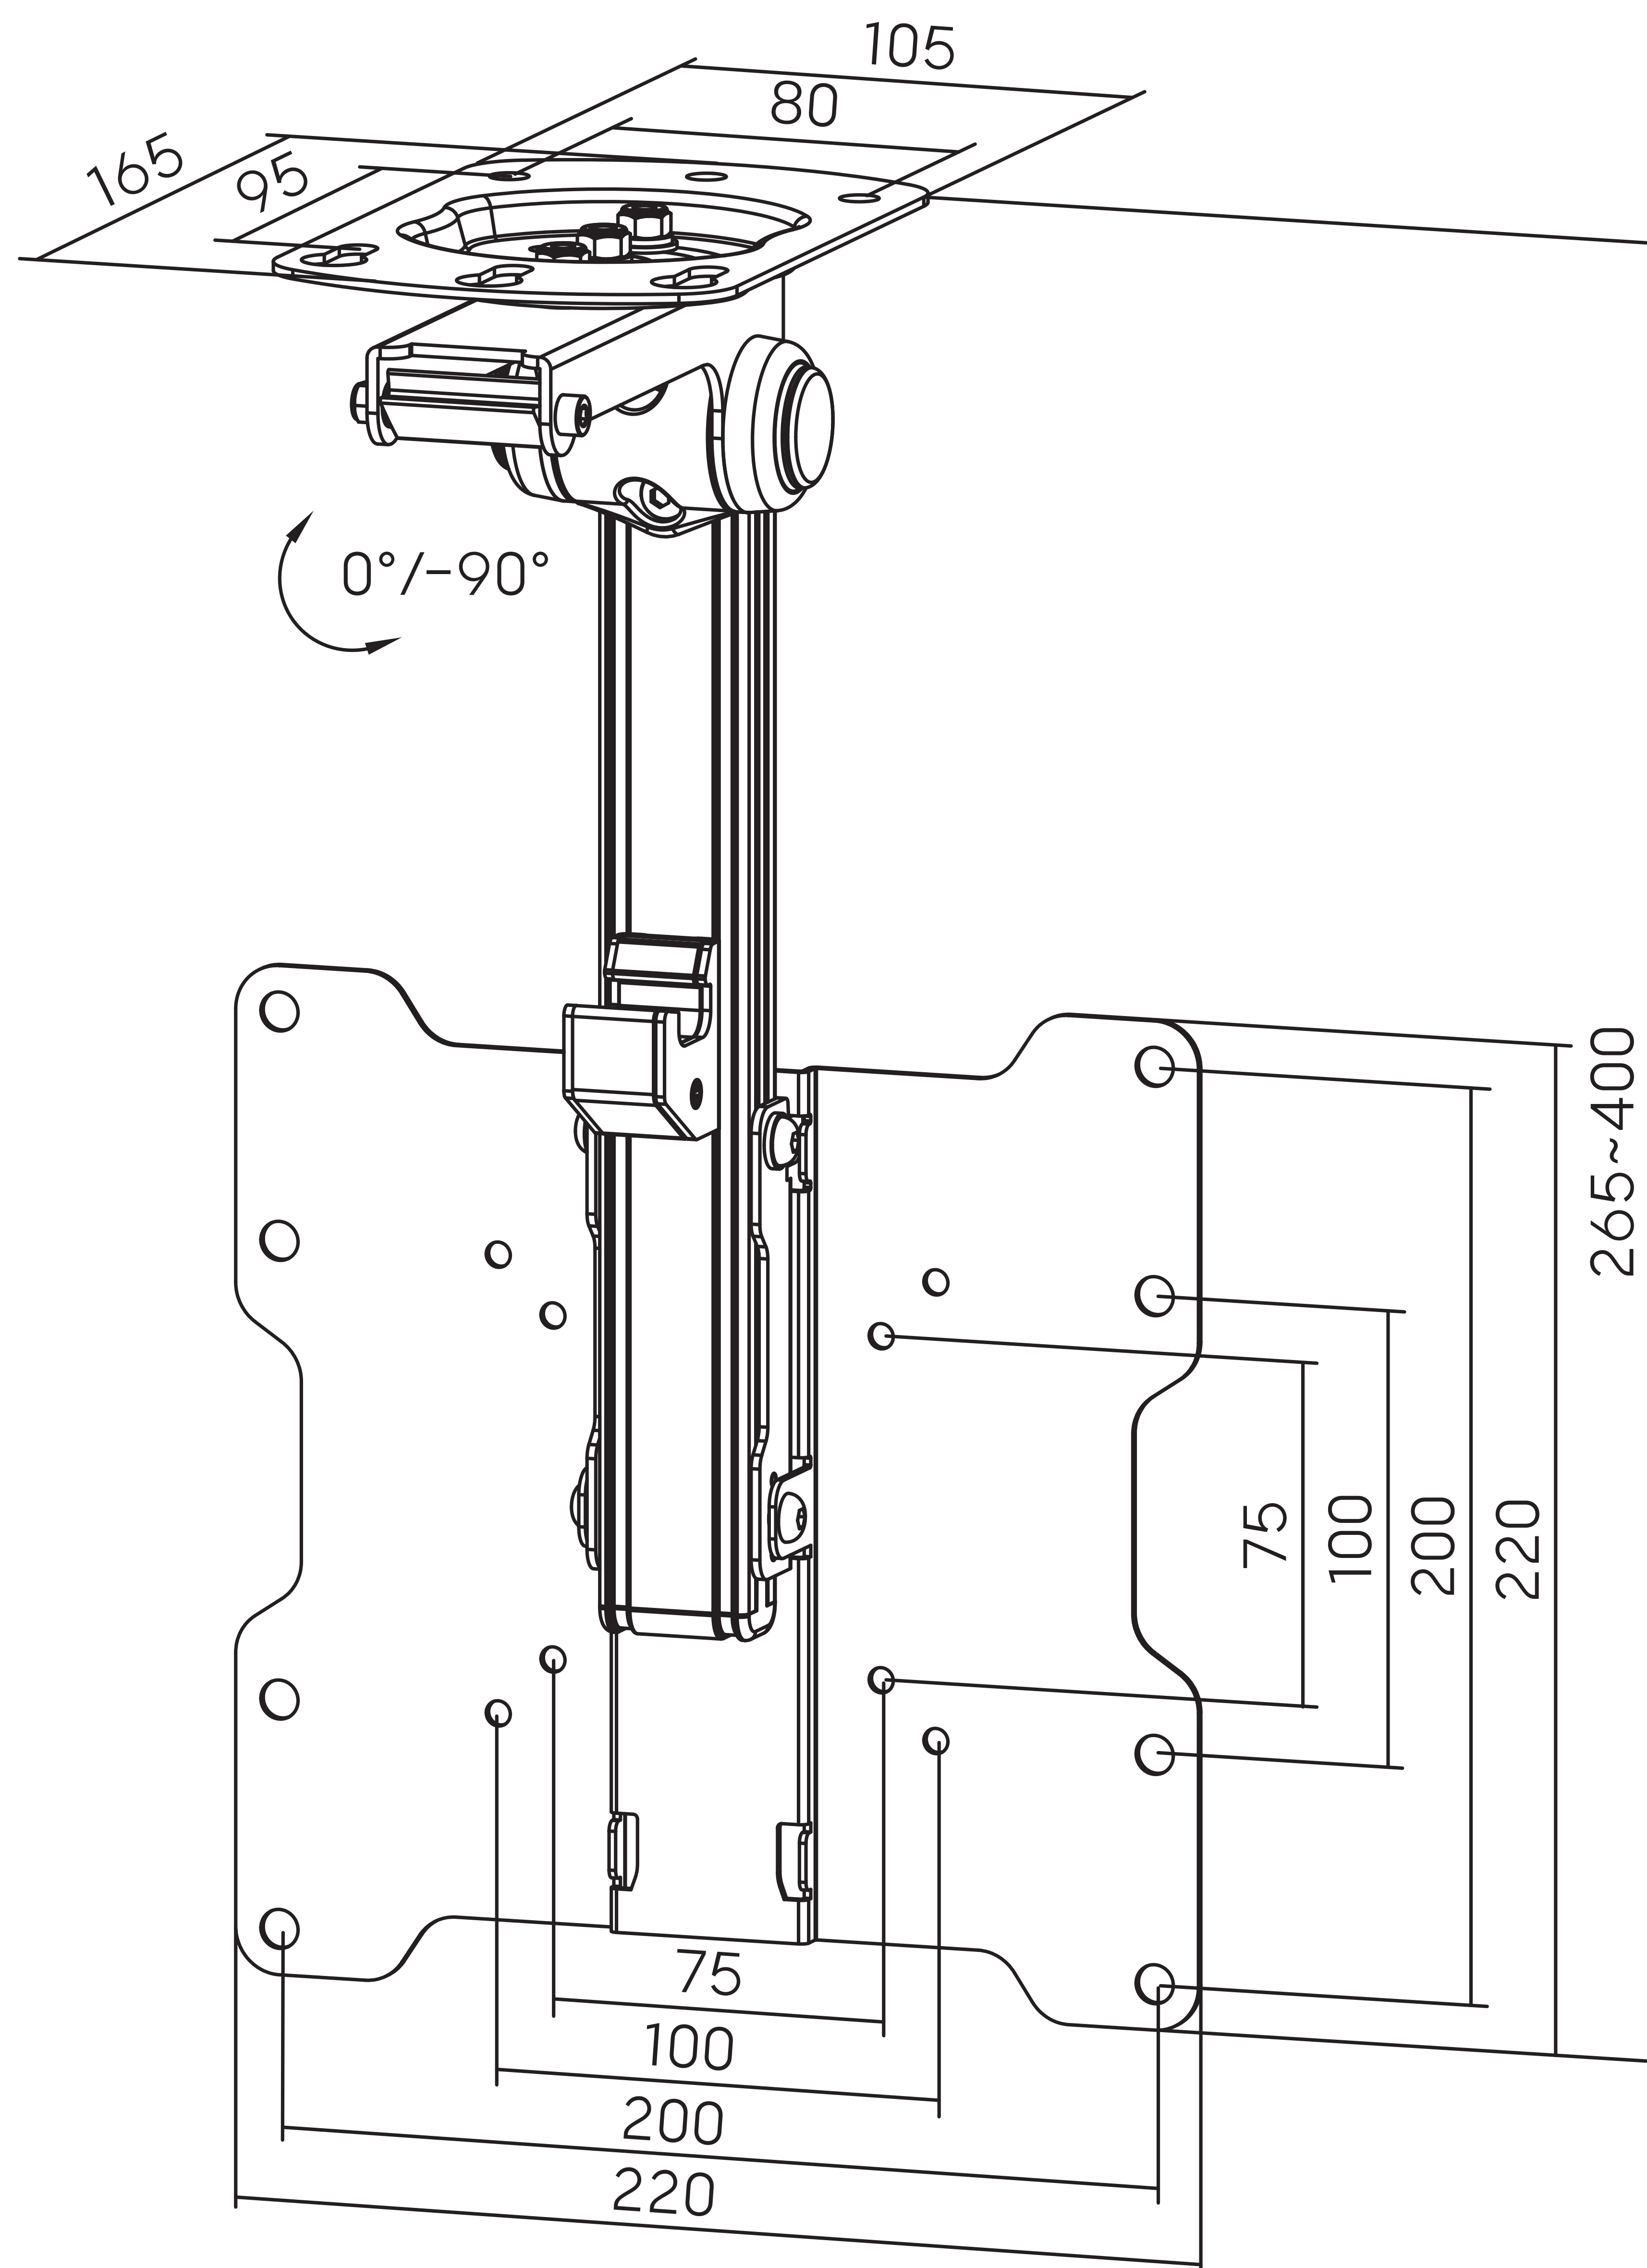

ZZTVC8022

OUTDOOR FLIP DOWN CEILING TV MOUNT

Its an innovative TV mount designed to enhance your viewing experience. With a flip-down mount feature, it provides a seamless and space-saving solution with a robust weight capacity and compatibility with a variety of television models. The height-adjustable feature allows you to customize the viewing height, catering to your specific preferences and ensuring an ergonomic setup.

FEATURES & SPECIFICATIONS:

- Weatherproof Aluminum Alloy
- Free-Tilting & Swiveling Design
- Easy Folding Lock System
- Flexible Sliding Rails
- Height Adjustable
- Space-Saving
- Profile: 3.3" from Ceiling
- Fit Screen Size: 17" - 37"
- Weight Capacity: 44lbs (20kg)
- Extension: Up to 5.125" from Ceiling
- Swivel Range: +45° ~ -45°
- Tilt Range: 0° ~ -90°
- VESA Compatible: 75x75, 100x100, 200x100, 200x200mm

Weight Capacity:
Up to 44lbs / 20kg

TV Diagonal:
17" to 37"

VESA Supported:
75x75 to 200x200

PRODUCT SPECIFICATIONS:

Dimensions (WxHxD)	Product Weight	Load Capacity	Surface Finish	Color
15.75" x 6.49" x 8.66" (400 x 165 x 220mm)	3.79lbs (1.72kg)	44lbs (20kg)	Powder Coating	Fine Texture Black & Metallic Grey

PACKAGE SPECIFICATIONS:

Package Size (WxHxD)	Package Weight	Package Contents	Barcode
12.99" x 3.54" x 8.98" (330 x 90 x 228mm)	4.19lbs (1.9kg)	Ceiling TV Mount; All Hardware; Manual	9145329307667

TECHNICAL ILLUSTRATIONS (mm):