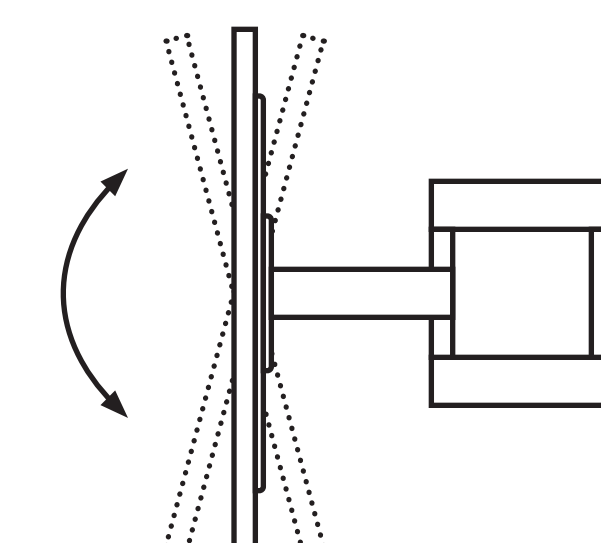

### FEATURES & SPECIFICATIONS:

- Weatherproof Powder-Coated Finish
- Fits all pillar shapes and sizes
- No drilling required
- Heavy duty black polymer straps
- 360° Rotary VESA Plate
- Cable Management
- Profile: 3.9" from Pillar
- Screen Rotation: +180° ~ -180°
- Fit Screen Size: 23" - 50"
- Weight Capacity: 33lbs (15kg)
- Post Diameter: 2" - 16"
- Post Circumference: 6" - 55"
- Tilt Range: +15° ~ -15°
- Swivel Range: +40° ~ -40°
- VESA Compatible: 100x100, 200x100, 200x200mm

**Weight Capacity:**  
Up to 33lbs / 15kg

**TV Diagonal:**  
23" to 50"

**VESA Supported:**  
100x100 to 200x200

**Tilting Angles:**  
+15° to -15°

## PACKAGE SPECIFICATIONS:

Package Size (WxHxD)	Package Weight	Package Contents	Barcode
11.42" x 9.25" x 3.94" (290 x 235 x 100mm)	5.95lbs (2.70kg)	Swivel TV Mount; Small Black Pillar Adapter Bracket; Black Ratchet Strap(x2); All Required Hardware; Manual	9145329317598