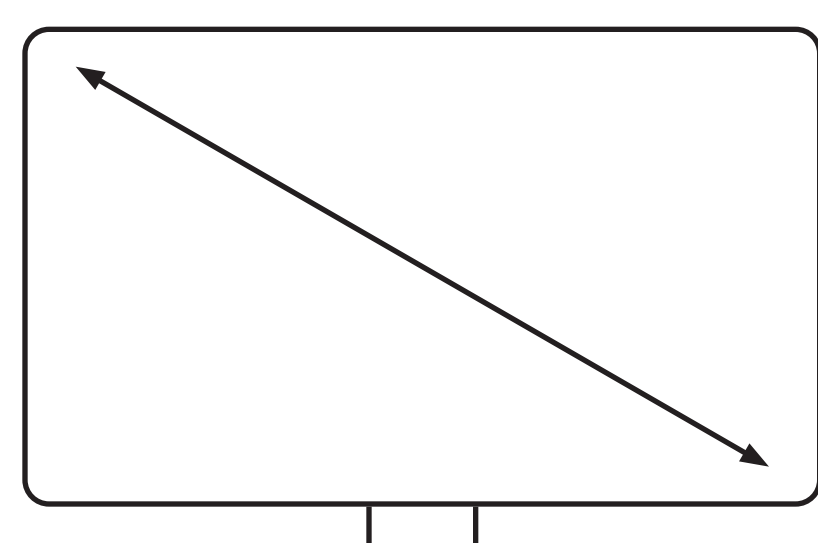

## OUTDOOR SWIWEL MOUNT

The ZZTVS2022 Outdoor Gazebo TV Mount is a versatile and durable solution for mounting your TV in an outdoor setting. This swivel TV mount is designed with high-quality stainless steel screws and joints, ensuring strength and longevity in various weather conditions. Its outdoor-rated paint further enhances its resistance to the elements. Specifically tailored for metal and wood gazebo installations, this mount is easy to install and comes with all the required hardware for a hassle-free setup.

The swivel feature allows for flexible positioning, providing optimal viewing angles. Additionally, the mount is lightweight yet robust, accommodating a wide range of TV sizes. Elevate your outdoor entertainment space effortlessly with this straightforward, drill-free post TV mounting solution to enjoy your favorite shows and movies in the open air, knowing your TV is securely and stylishly mounted.

### FEATURES & SPECIFICATIONS:

- Weatherproof Powder-Coated Finish
- Fits all pillar shapes and sizes
- No drilling required
- Heavy duty black polymer straps
- 360° Rotary VESA Plate
- Cable Management
- Profile: 3.9" from Pillar
- Screen Rotation: +180° ~ -180°
- Fit Screen Size: 23" - 50"
- Weight Capacity: 33lbs (15kg)
- Post Diameter: 2" - 16"
- Post Circumference: 6" - 55"
- Tilt Range: +15° ~ -15°
- Swivel Range: +40° ~ -40°
- VESA Compatible: 100x100, 200x100, 200x200mm

**Weight Capacity:**  
Up to 33lbs / 15kg

**TV Diagonal:**  
23" to 50"

**VESA Supported:**  
100x100 to 200x200

**Tilting Angles:**  
+15° to -15°