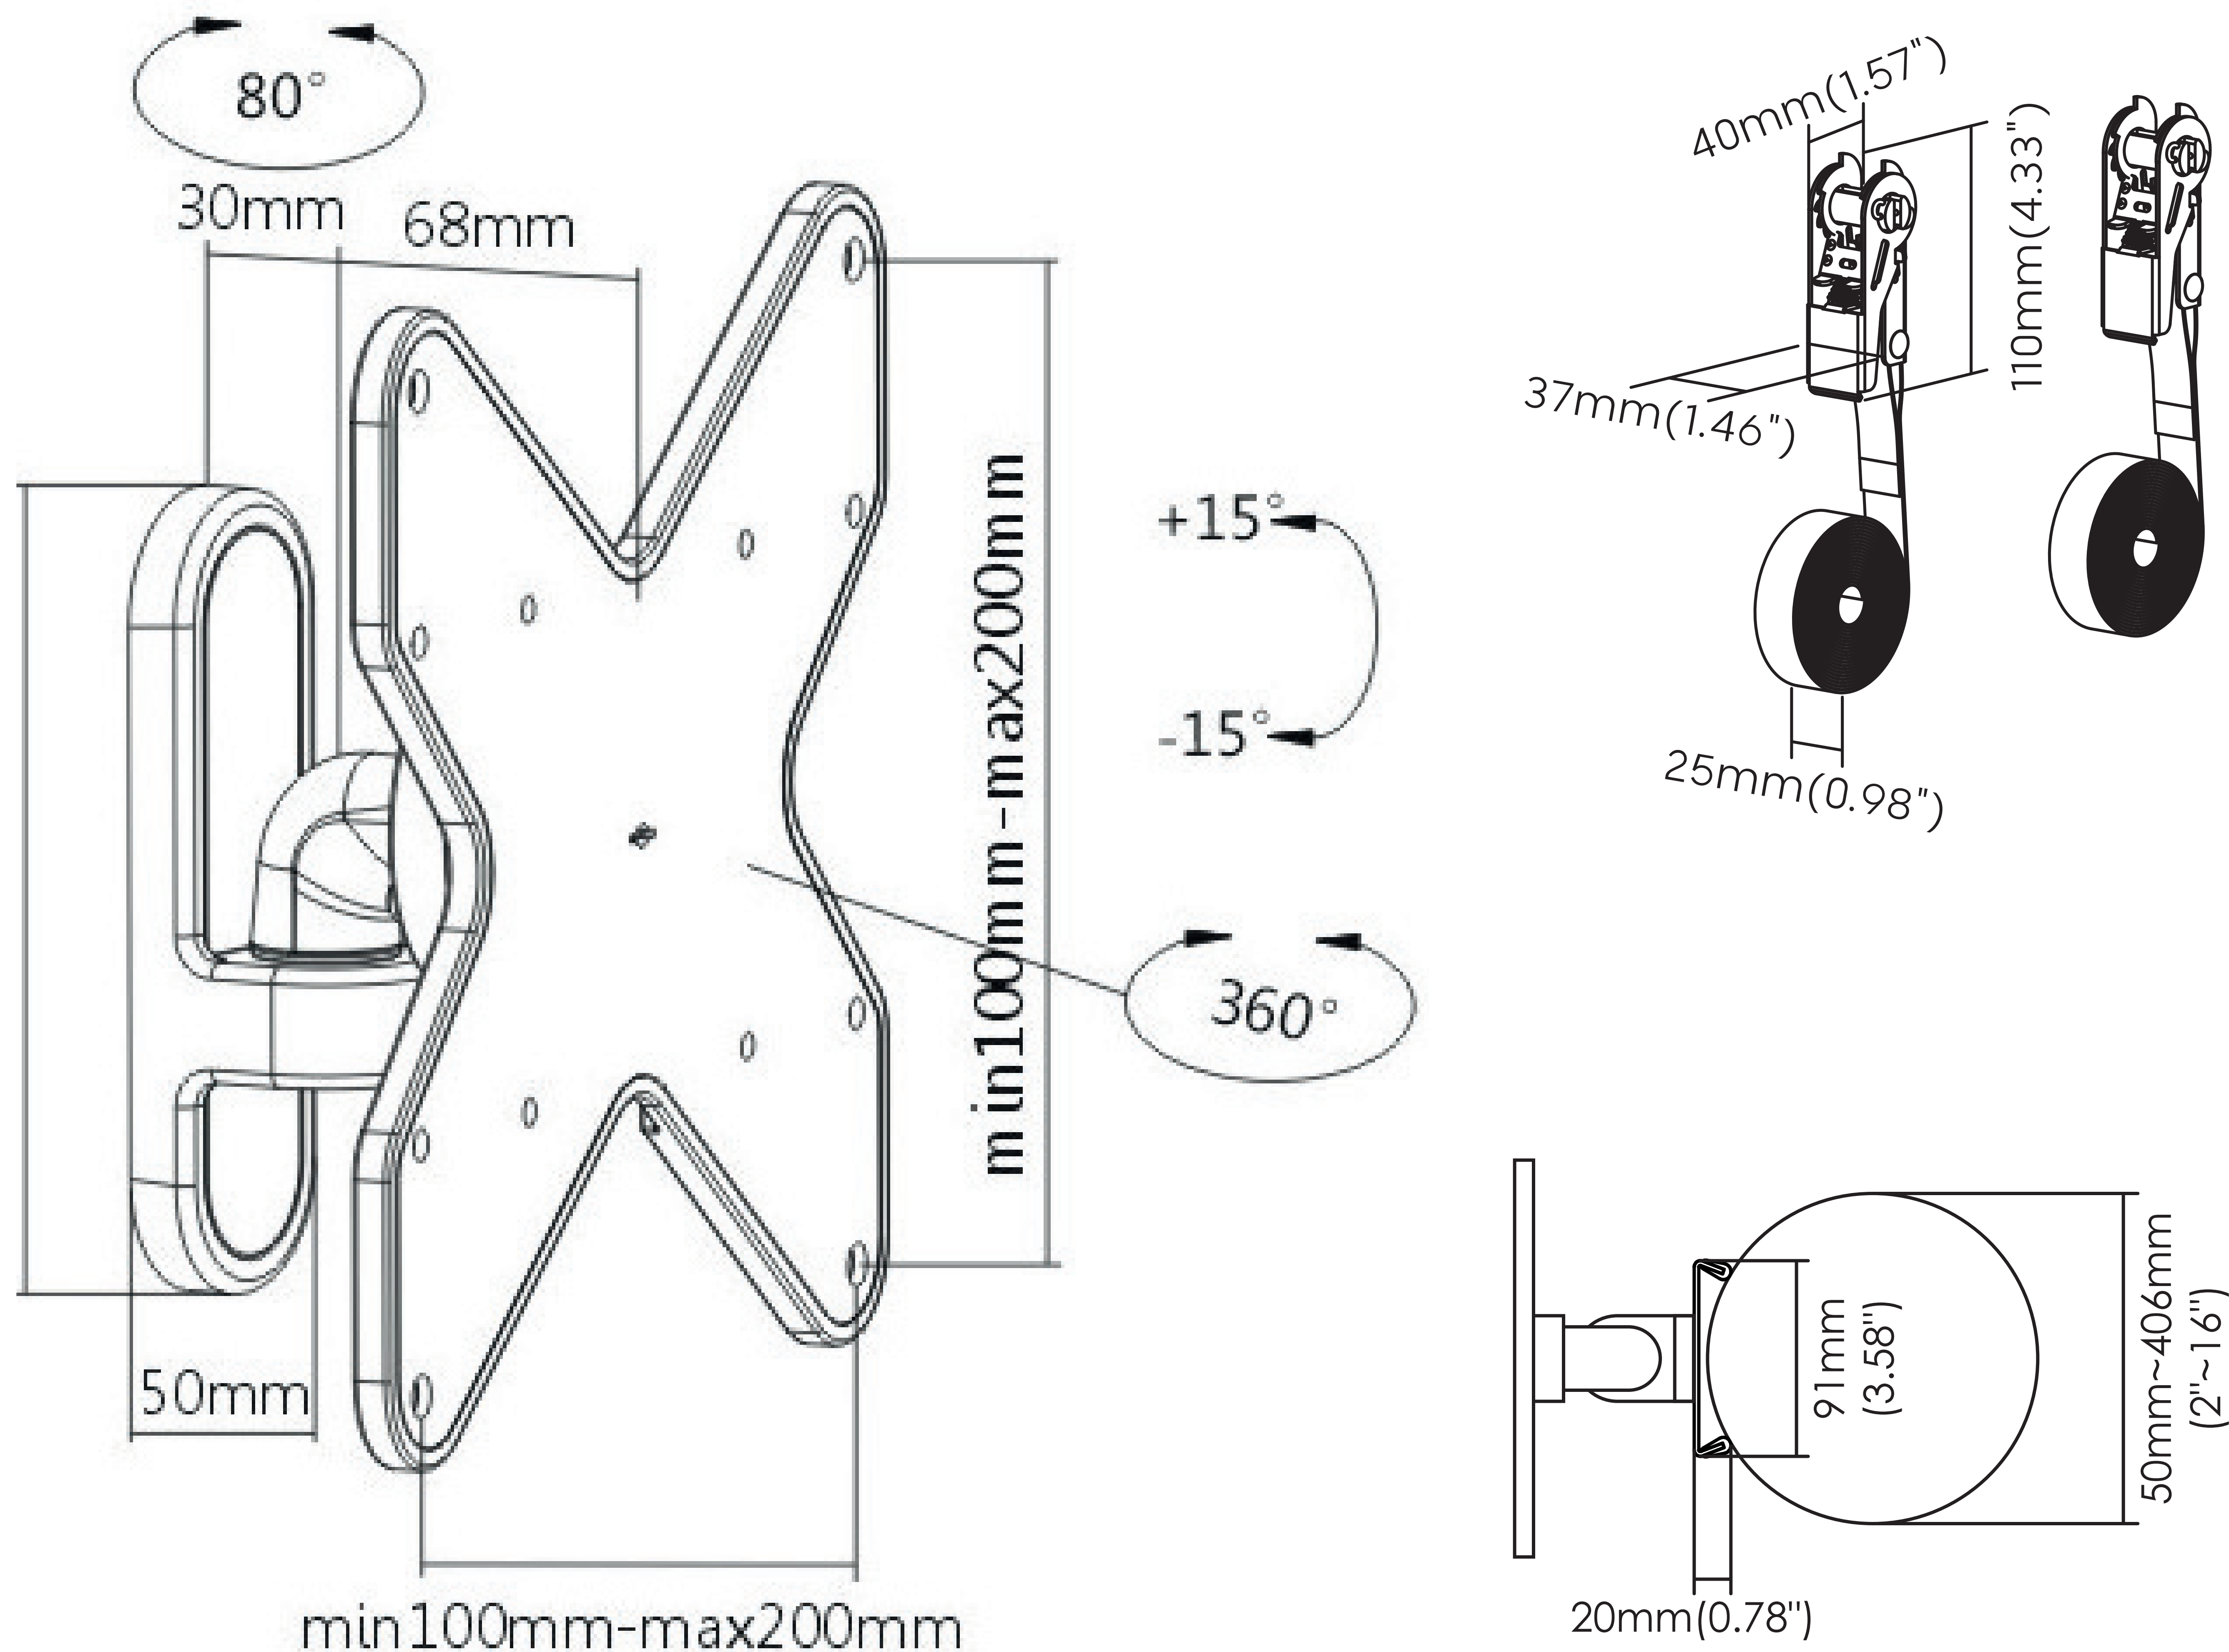

PRODUCT SPECIFICATIONS:

Dimensions (WxHxD)	Product Weight	Load Capacity	Surface Finish	Color
9.05" x 9.05" x 3.86" (230 x 230 x 98mm)	5.51lbs (2.50kg)	33lbs (15kg)	Powder Coating	Black & Metallic Grey

PACKAGE SPECIFICATIONS:

Package Size (WxHxD)	Package Weight	Package Contents	Barcode
11.42" x 9.25" x 3.94" (290 x 235 x 100mm)	5.95lbs (2.70kg)	Swivel TV Mount; Small Black Pillar Adapter Bracket; Black Ratchet Strap(x2); All Required Hardware; Manual	9145329317598

TECHNICAL ILLUSTRATIONS:

You got questions? Get in touch
info@zebozap.com

945 Wilson Avenue, M3K1E8, Toronto, ON.
(226) 741-0060 Canada

Mount Your TV Anywhere

ZEBOZAP typeface logo symbol are registered trademarks of ZeboZap Inc.